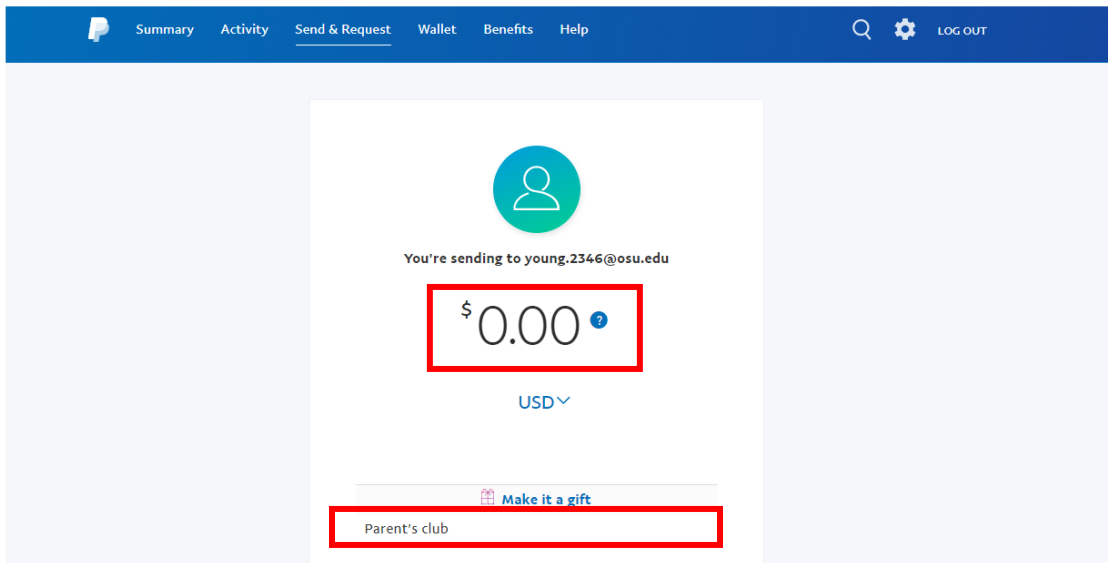

## How to donate to OSU Crew Parent's club online:

1. **Login** to your PayPal account
2. Click on **'Pay or send money'**

3. Click on **'Send money to friends and family'**

4. Enter [young.2346@osu.edu](mailto:young.2346@osu.edu) in the email box

5. Enter desired **donation amount**, and write *Parent's club* where it says 'Add a note'

6. Select or enter **desired payment method**. Note that some methods have associated fees.

7. **Confirm** your payment