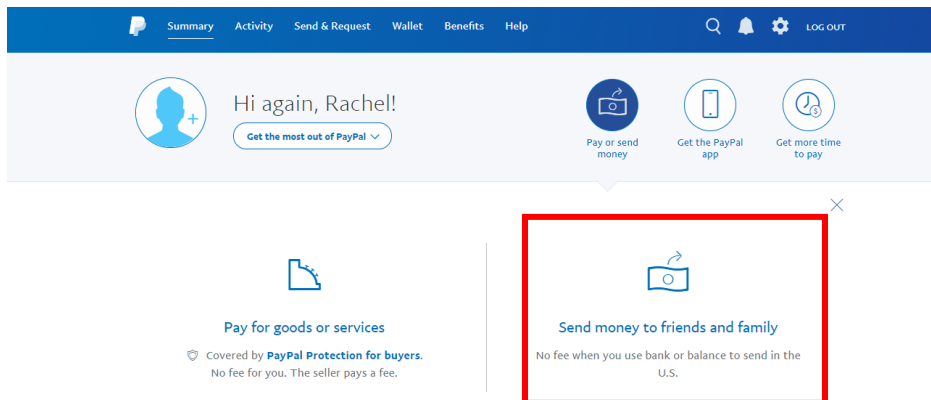

## How to donate to OSU Crew Parent's club online:

1. **Login** to your PayPal account
2. Click on **'Pay or send money'**

3. Click on **'Send money to friends and family'**

4. Enter [young.2346@osu.edu](mailto:young.2346@osu.edu) in the email box

5. Enter desired **donation amount**, and write *Parent's club* where it says 'Add a note'

6. Select or enter **desired payment method**. Note that some methods have associated fees.

7. **Confirm** your payment