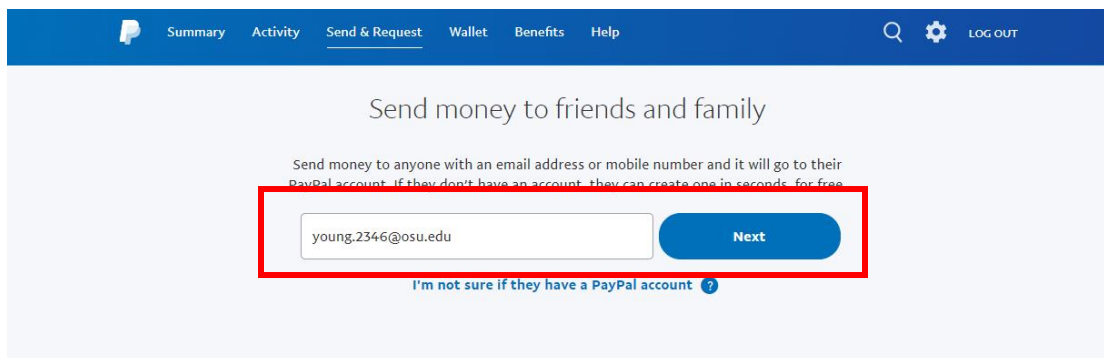

## How to donate to OSU Crew Parent's club online:

1. **Login** to your PayPal account
2. Click on **'Pay or send money'**

3. Click on **'Send money to friends and family'**

4. Enter [young.2346@osu.edu](mailto:young.2346@osu.edu) in the email box

5. Enter desired **donation amount**, and write *Parent's club* where it says 'Add a note'

6. Select or enter **desired payment method**. Note that some methods have associated fees.

7. **Confirm** your payment