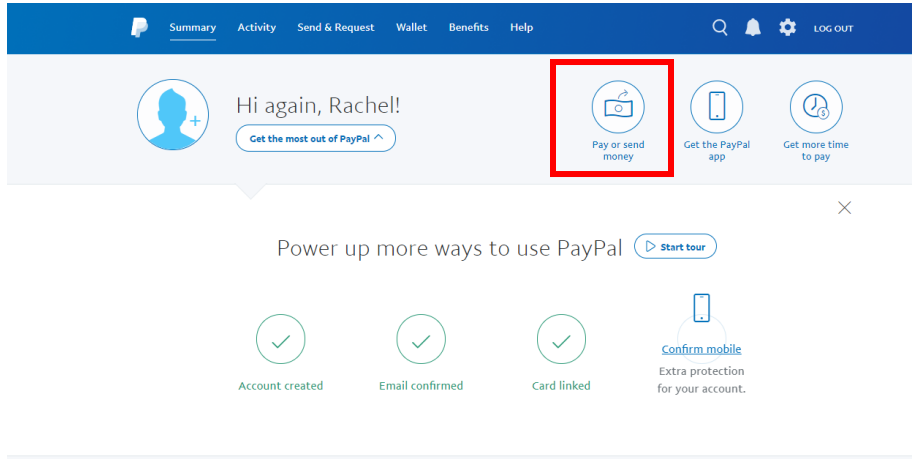

## How to donate to OSU Crew Parent's club online:

1. **Login** to your PayPal account
2. Click on **'Pay or send money'**

3. Click on **'Send money to friends and family'**

4. Enter [young.2346@osu.edu](mailto:young.2346@osu.edu) in the email box

5. Enter desired **donation amount**, and write *Parent's club* where it says 'Add a note'

6. Select or enter **desired payment method**. Note that some methods have associated fees.

7. **Confirm** your payment