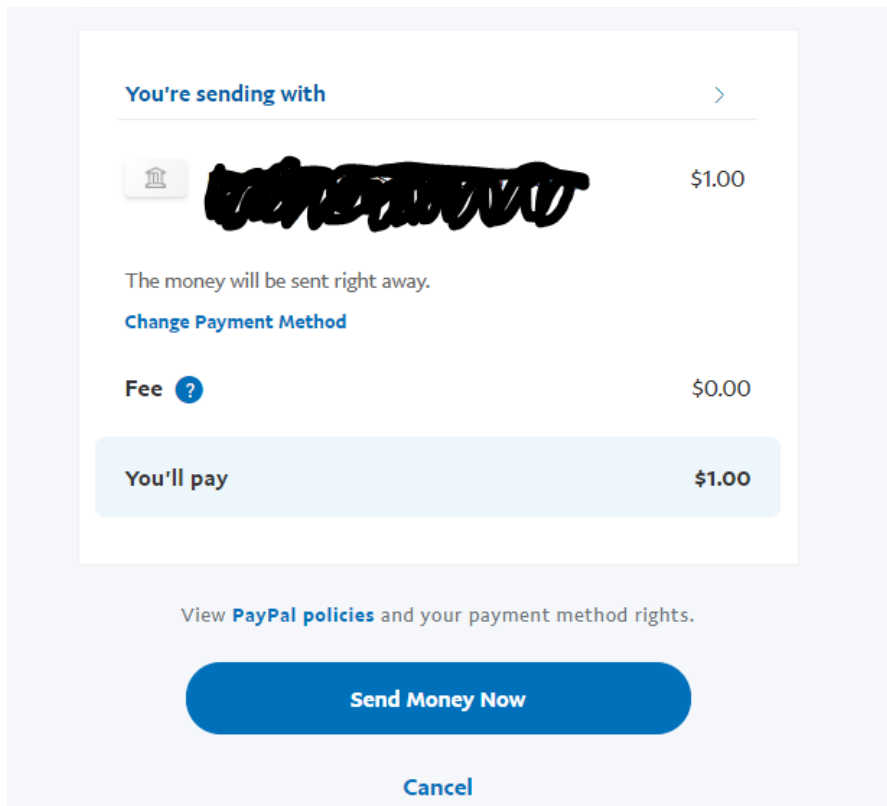

## How to donate to OSU Crew Parent's club online:

1. **Login** to your PayPal account
2. Click on **'Pay or send money'**

3. Click on **'Send money to friends and family'**

4. Enter [young.2346@osu.edu](mailto:young.2346@osu.edu) in the email box

5. Enter desired **donation amount**, and write *Parent's club* where it says 'Add a note'

6. Select or enter **desired payment method**. Note that some methods have associated fees.

7. **Confirm** your payment