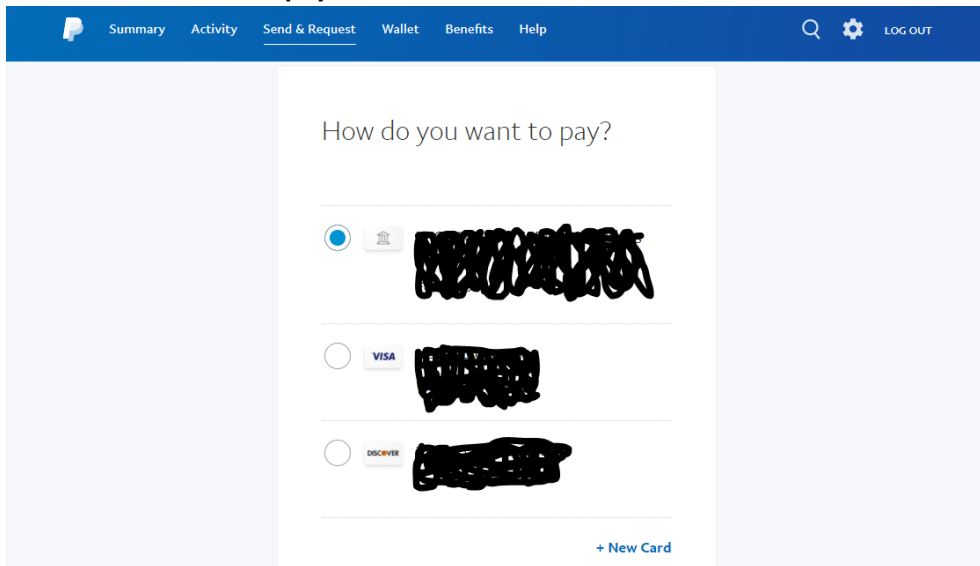

## How to donate to OSU Crew Parent's club online:

1. **Login** to your PayPal account
2. Click on **'Pay or send money'**

3. Click on **'Send money to friends and family'**

4. Enter [young.2346@osu.edu](mailto:young.2346@osu.edu) in the email box

5. Enter desired **donation amount**, and write *Parent's club* where it says 'Add a note'

6. Select or enter **desired payment method**. Note that some methods have associated fees.

7. **Confirm** your payment